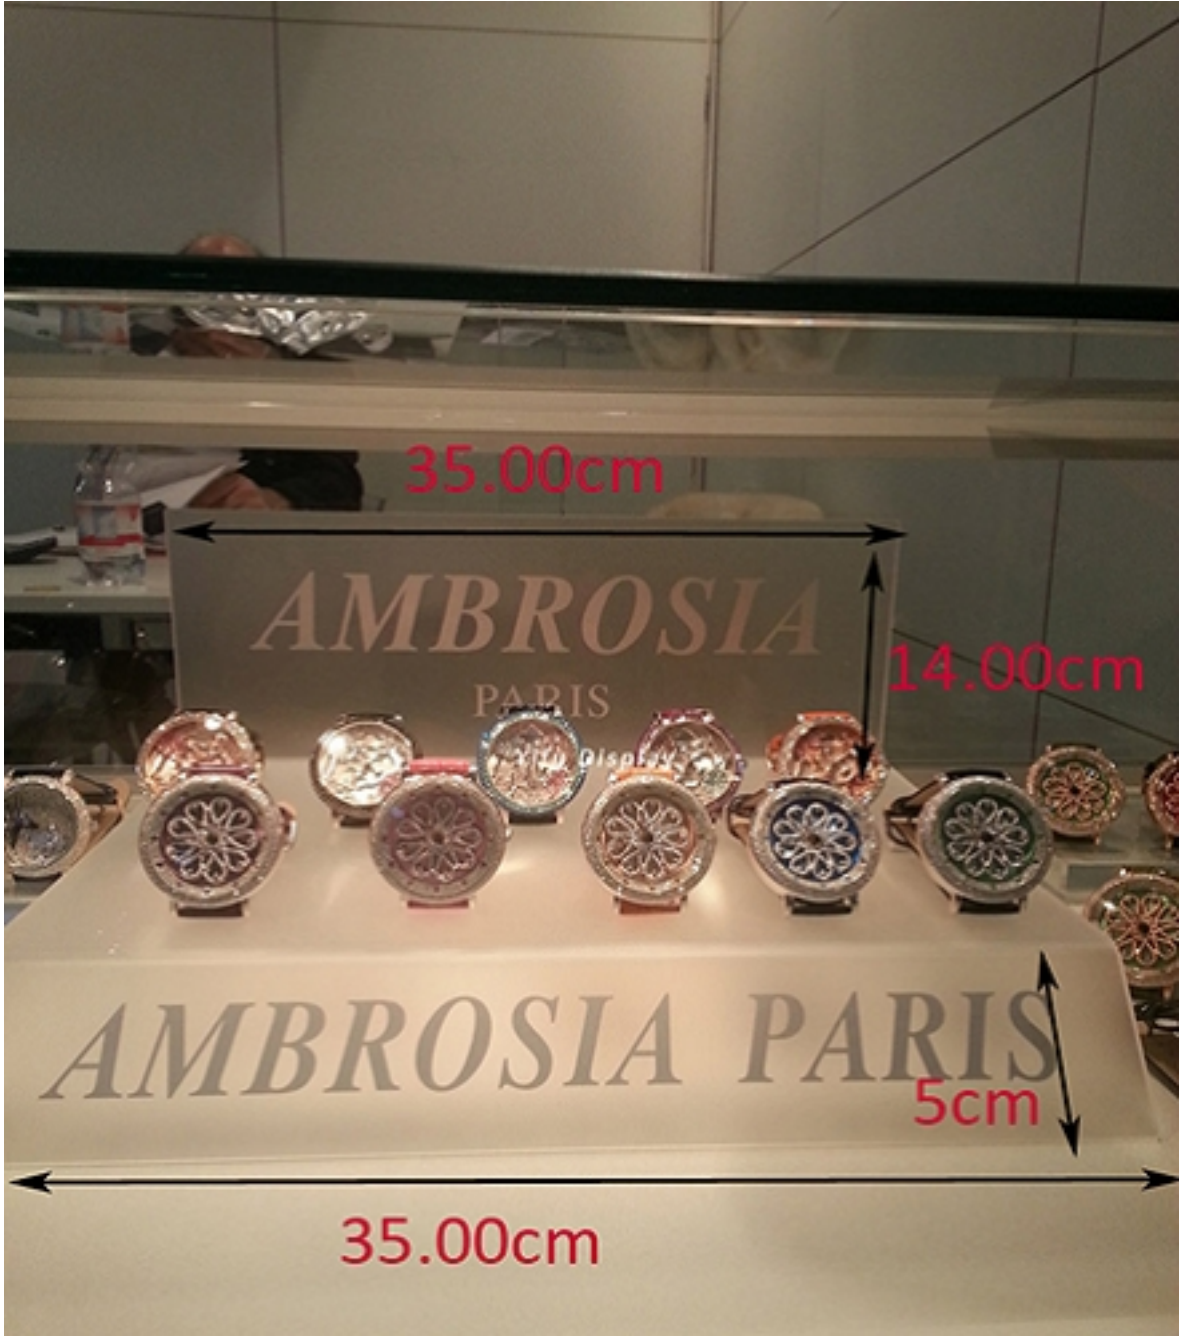

Acrylic Watch Display Jewellery Display RJW001 From
<http://www.yifu-display.com/>

MODEL:	RJW001
SIZE:	Base: 35*25*3cm 3mm thickness
PACKAGE:	PE bags + standard export carton

Acrylic Watch Display Jewellery Display RJW001

Item No.	RJW001
Material	Acrylic
Siz	Base: 35*25*3cm; Background
MOQ	20pcs
Color	Frosted, Black, Transparent
Package	PE bags + standard export carton

Yifu Display

AMBROSIA PARIS