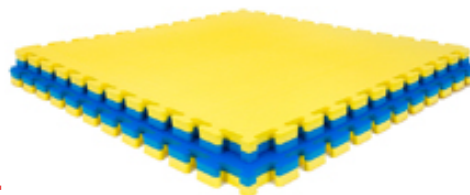

Europe, USA Certificate:

High Density Taekwondo Floor Mat: