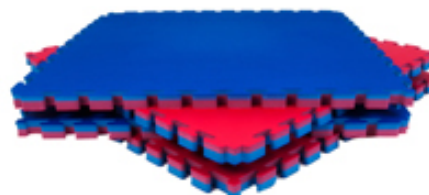

Europe, USA Certificate: