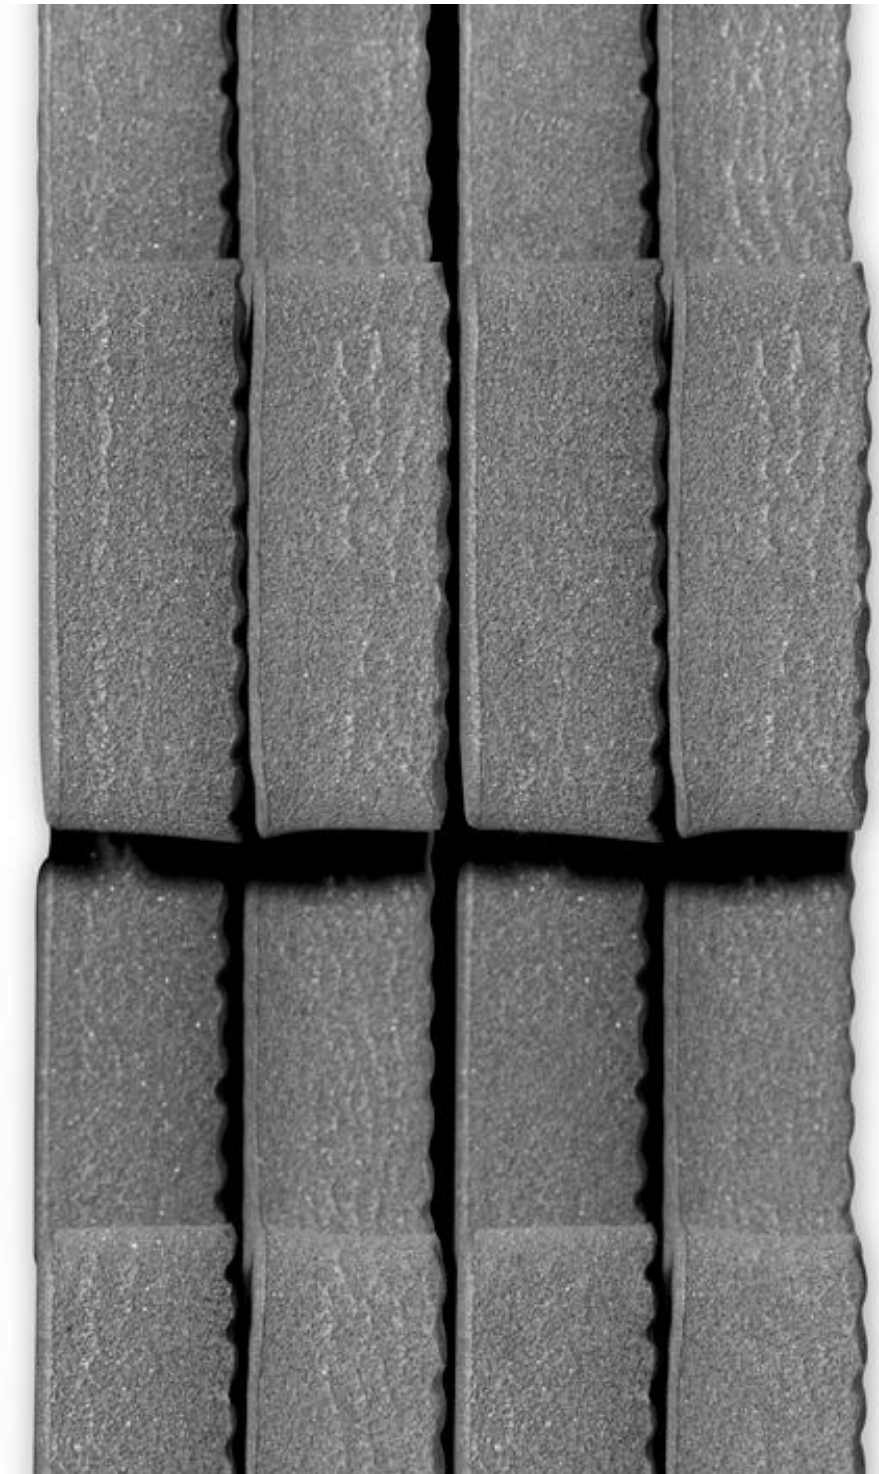


Non-toxic Solid Foam Mat Anti-Slip,water-proof From <http://www.matfoam.com/>

MODEL:	60*60cm
SIZE:	24"24" 1/2"
PACKAGE:	4pcs/set

Solid foam mat

- Using soft EVA foam floor mats provide a fun, cushioned surface for your little one. Made of 12"x12" & 24"x24" interlocking foam pieces, the mats create a soft base for creative play, insulate your child from cold floors, and add a great contemporary look to any room.

- Dimension: 24" x 24" x .47"(12mm) (4-Pack) Soft-Tiles.com Foam Flooring is the only multi-purpose foam flooring that has been tested and received an ASTM F 963 07 Child Safe rating. It is also the only foam mat that has a UL 94 HBF Fire Retardant Safety rating. Our Foam Flooring is also Non-toxic, Latex Free, Lead Free, Allergen Free, Phthalate Free and Odor Free.

HIGHLIGHTS

- Closed cell EVA

-
- Includes 2 edges per tile
 - Mold and mildew resistant
 - Each tile is 1/2" thick x 24"
 - Set includes 6 different colored tiles
 - These tiles interlock with our regular Eco-Soft tiles

Colour Choice:

HONG-DE CO.,

Use multiple sets to cover larger areas
Safe, soft, durable and easy to wipe clean with soap and water
Easy to pack away when not in use
100% EVA Foam

APPLICATIONS

FEATURES

PROPERTIES