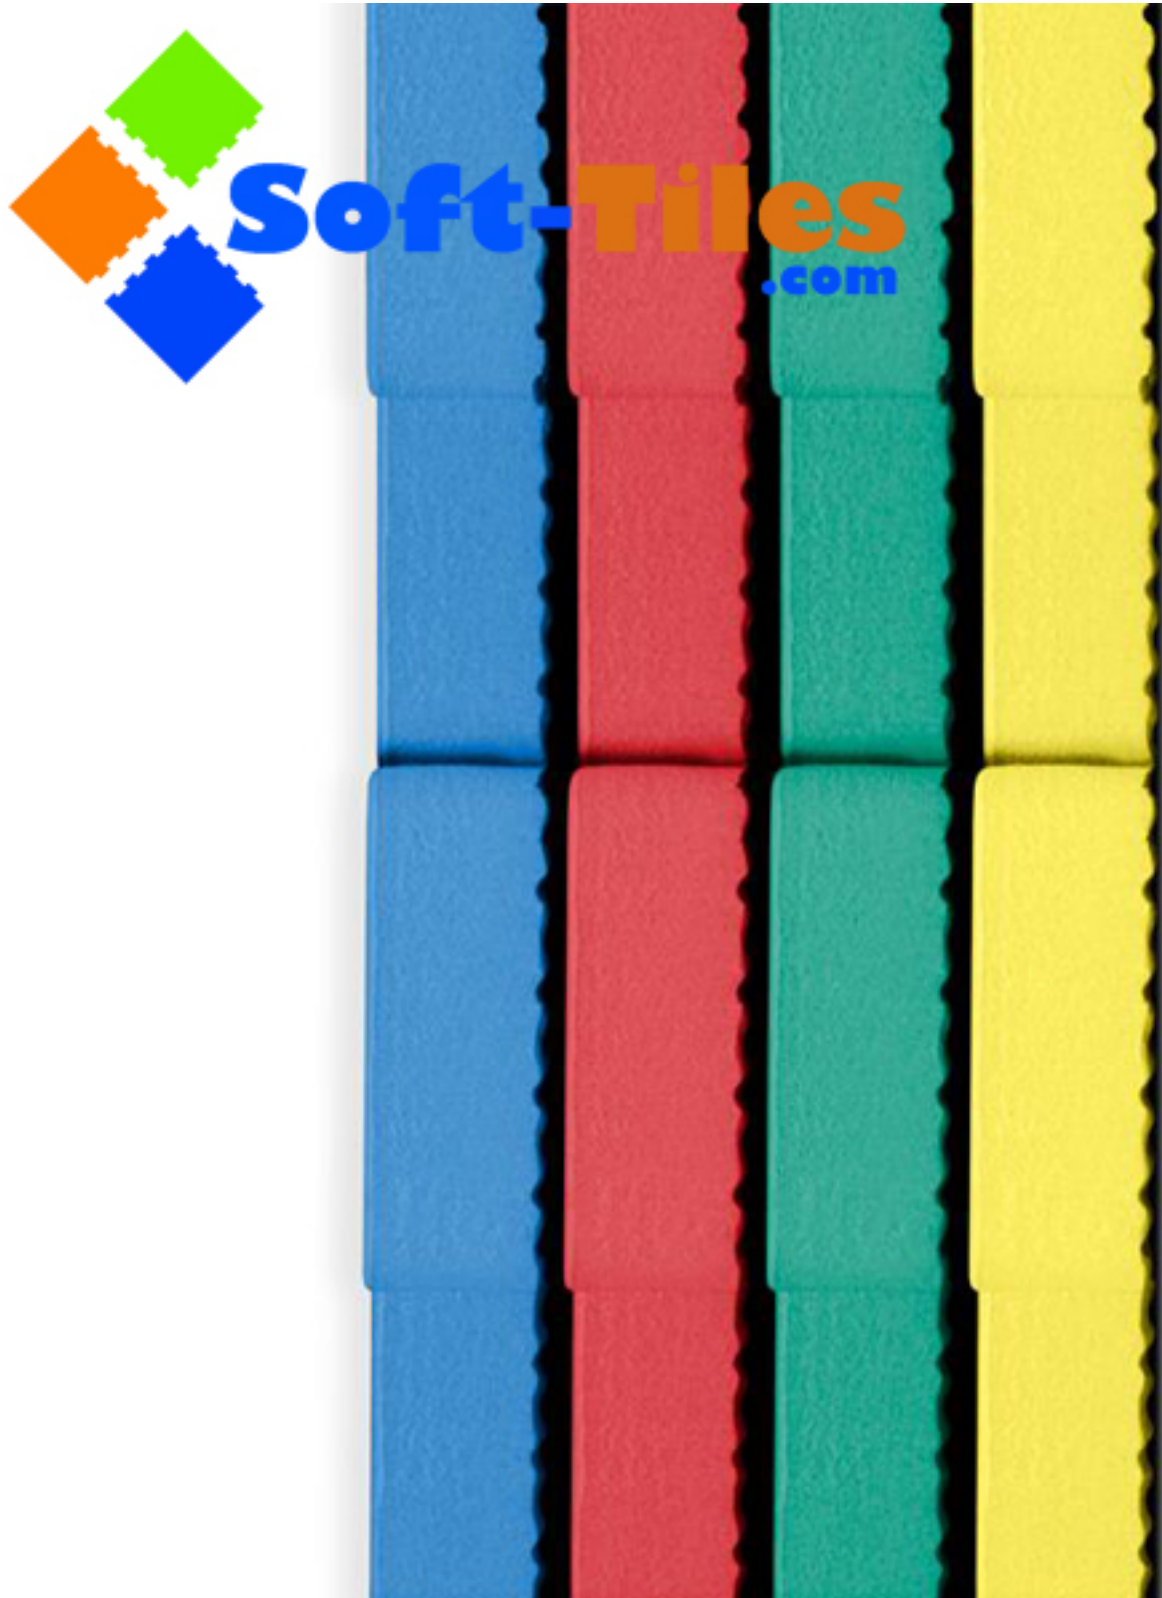


Multi-colour Foam Mat From <http://www.matfoam.com/>

MODEL:	
SIZE:	24"24" 1/2"
PACKAGE:	4pcs/set

EVA Foam mat/Solid foam floor mat

100% EVA Foam Use multiple sets to cover larger areas promised Safe, soft,durable and easy to wipe clean with soap and water and easy to pack away when not in use

Each mat with two borders

Soft-Tiles
.com

Dimension: 24" x 24" (4-Pack)

Pattern: "T" and "Leaf"

HIGHLIGHTS

- Closed cell EVA
- Includes 2 edges per tile
- Each tile is 1/2" thick x 24"
- Set includes 4 different colored tiles
- Mold and mildew resistant
- These tiles interlock with our regular Eco-Soft tiles

-
- Using soft EVA foam floor mats provide a fun, cushioned surface for your little one. Made of interlocking foam pieces, the mats create a soft base for creative play, insulate your child from cold floors, and add a great contemporary look to any room.