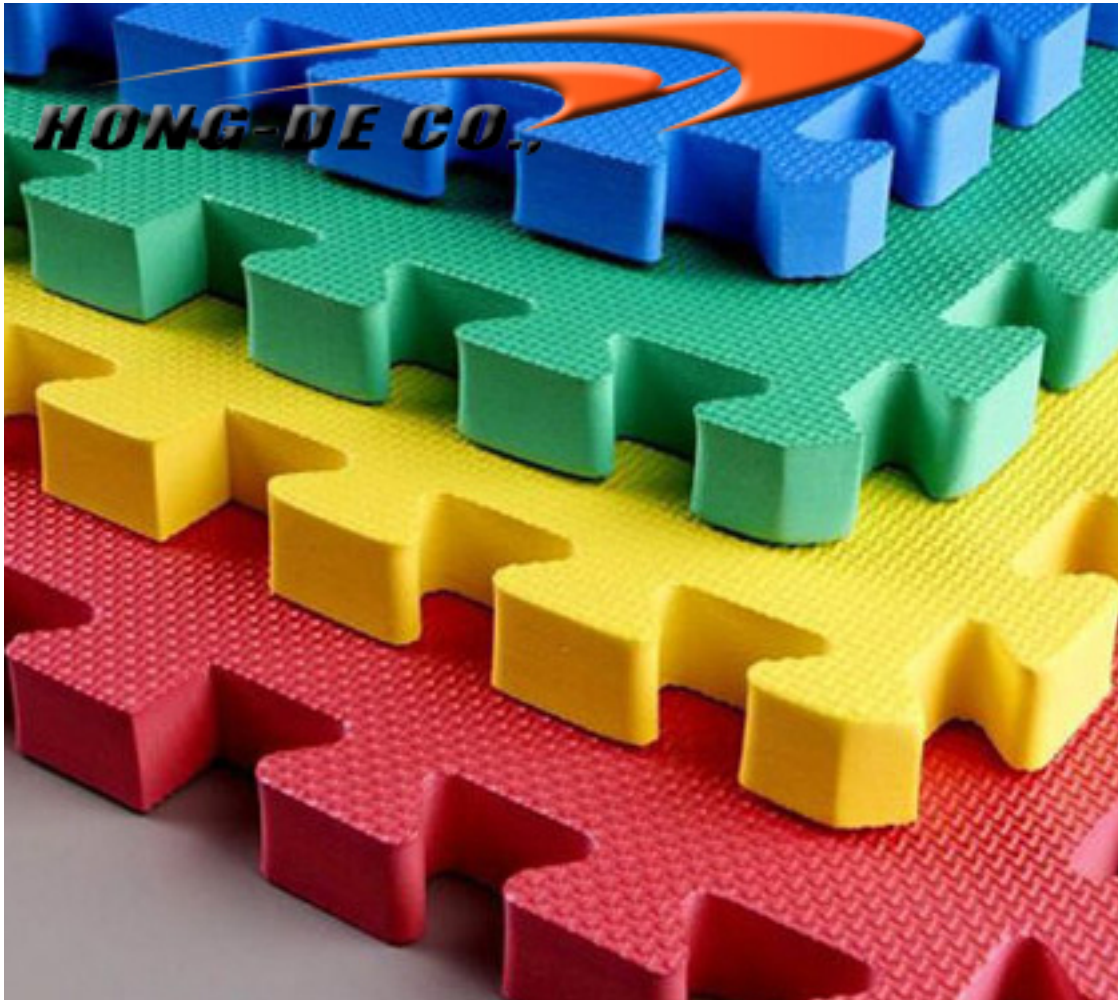


Multi-colour Foam Mat 24"X24" ,water-proof From <http://www.matfoam.com/>

MODEL:	24"24" 1/2"
SIZE:	24"24" 1/2"
PACKAGE:	4pcs/set

Multi colour foam mat

Using soft EVA foam floor mats provide a fun, cushioned surface and create a soft base for creative play, insulate your child from cold floors, and add a great contemporary look to any room.

Dimension: 24" x 24" x .47"(12mm) (4-Pack) Soft-Tiles.com Foam Flooring is the only multi-purpose foam flooring that has been tested and received an ASTM F 963 07 Child Safe rating. It is also the only foam mat that has a UL 94 HBF Fire Retardant Safety rating. Our Foam Flooring is also Non-toxic, Latex Free, Lead Free, Allergen Free, Phthalate Free and Odor Free.

-
- Using soft EVA foam floor mats provide a fun, cushioned surface for your little one. Made of 12"x12" & 24"x24" interlocking foam pieces, the mats create a soft base for creative play, insulate your child from cold floors, and add a great contemporary look to any room.

Colour Choice:

Side Photos:

APPLICATIONS

Pre-schools

FEATURES

Environmentally Friendly - Made from Recycled Materials

PROPERTIES

Child Safe