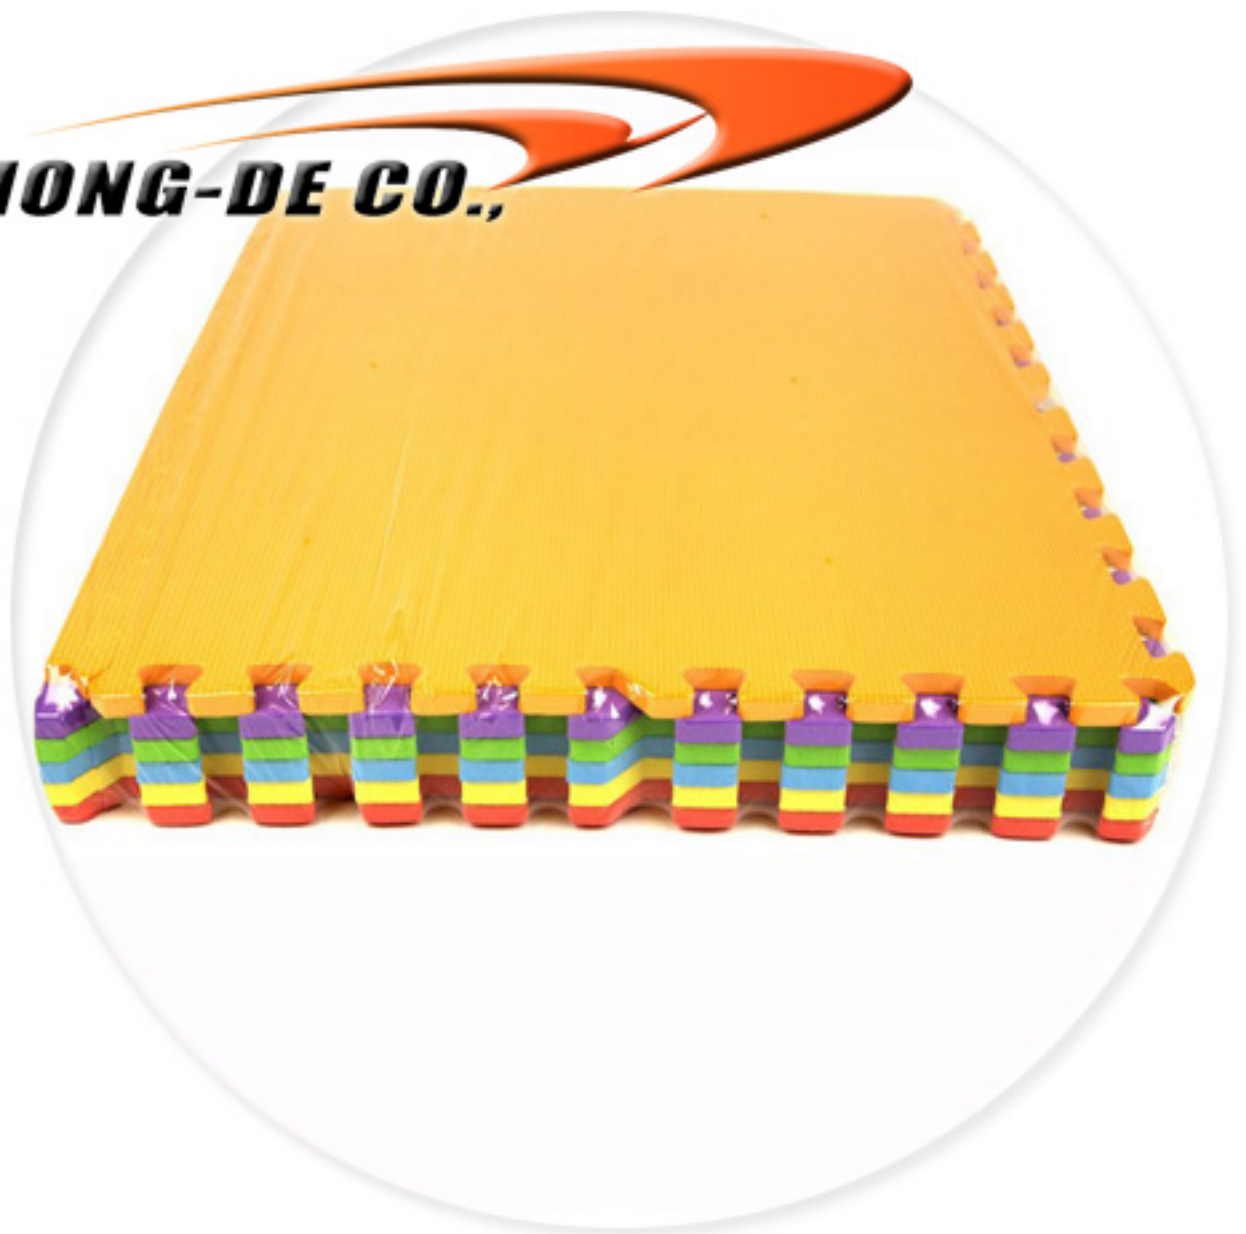

HONG-DE CO.,

Lab & Research: