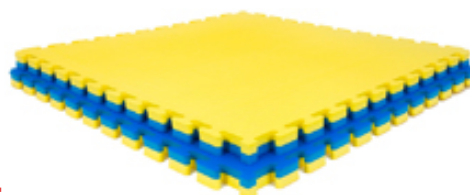

Europe, USA Certificate:

High Density Taekwondo Floor Mat: