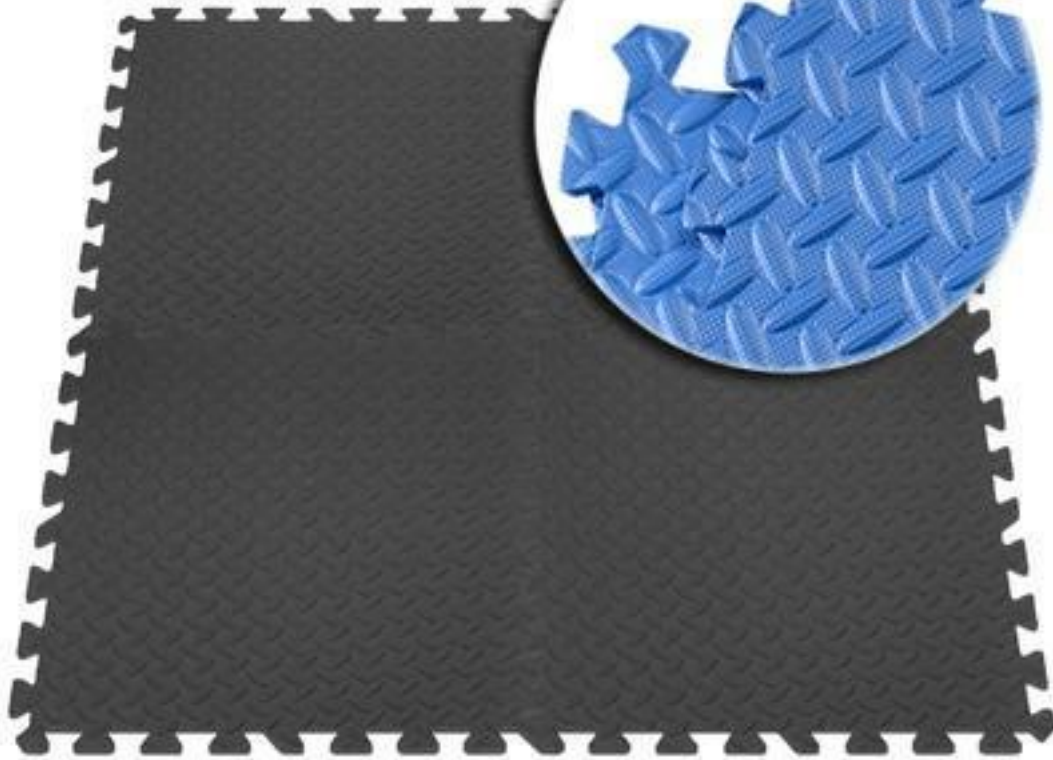

HONG-DE CO.,

Soft-Tiles.com
Soft-Tiles.com