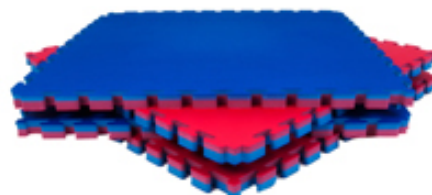

Europe, USA Certificate: