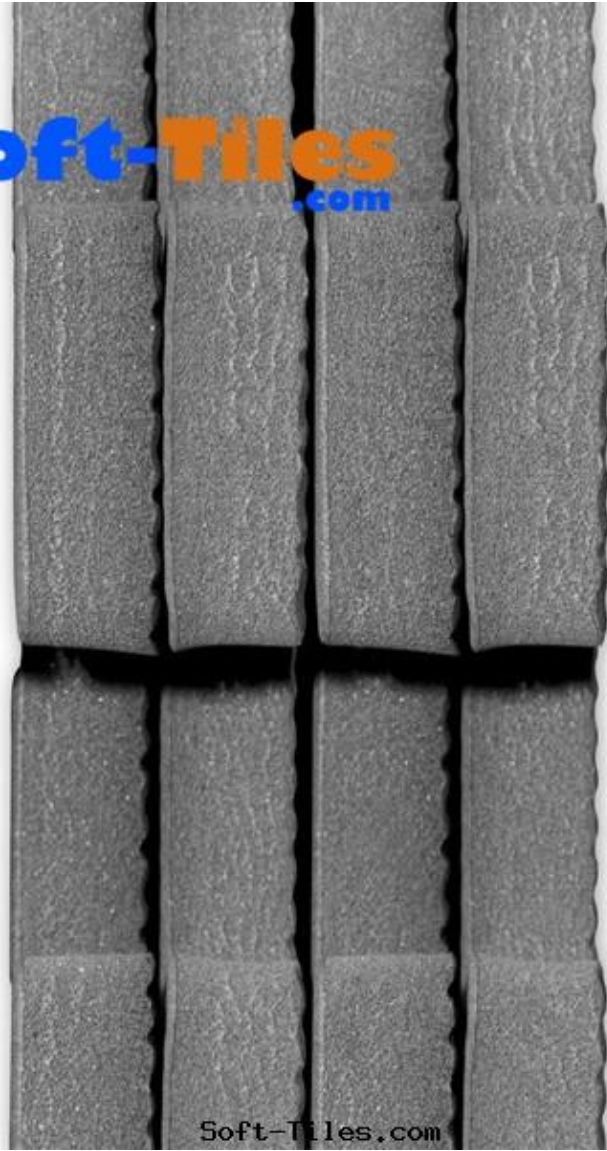

Soft-Tiles
.com

Soft-Tiles.com