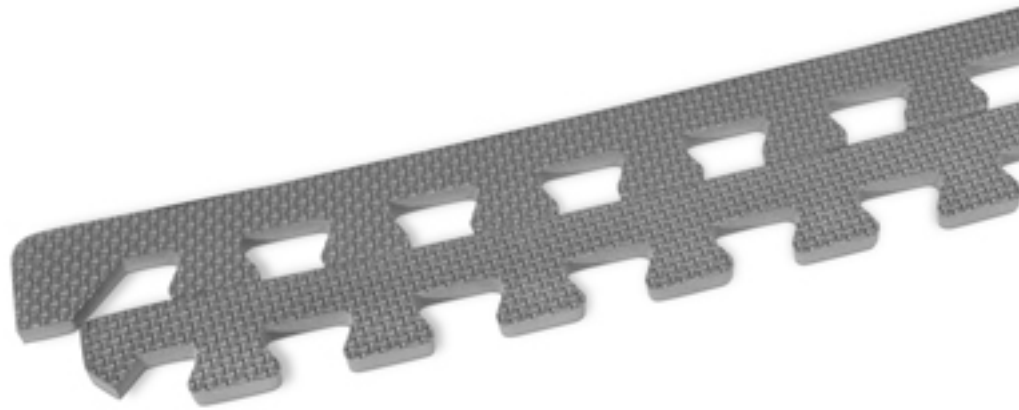

Black Foam Mat From <http://www.matfoam.com/>

MODEL:	
SIZE:	24"24" 1/2"
PACKAGE:	4pcs/set

Black EVA Foam mat/Solid foam floor mat

100% EVA Foam Use multiple sets to cover larger areas promised Safe, soft,durable and easy to wipe clean with soap and water and easy to pack away when not in use

Each mat with two borders

Dimension: 24" x 24" (4-Pack)

Pattern: "T" and "Leaf"

HIGHLIGHTS

-
- Closed cell EVA
 - Includes 2 edges per tile
 - Each tile is 1/2" thick x 24"
 - Set includes 4 different colored tiles
 - Mold and mildew resistant
 - These tiles interlock with our regular Eco-Soft tiles

- Using soft EVA foam floor mats provide a fun, cushioned surface for your little one. Made of interlocking foam pieces, the mats create a soft base for creative play, insulate your child from cold floors, and add a great contemporary look to any room.

Soft-Tiles
.com

APPLICATIONS

Pre-schools

FEATURES

Environmentally Friendly - Made from Recycled Materials

PROPERTIES

Child Safe

Day Care Centers	Reversible - patented design allows use of both sides for aesthetic checkerboard design or for replacing damaged tile surfaces	(ASTM F 963-07)
Churches	Child Safe	Fire retardant
Basements	Non Toxic - Lead Free/Latex Free	(UL 94 Test Rating HBF)
Exercise Rooms	Closed Cell High Density foam helps resist moisture	Moisture Resistant
and Home Gyms	Flexible and Extremely Durable	Odorless
Kid's Play Areas	Shock Absorbent	Anti-slip
Laundry Rooms	Acoustic and Thermal Insulation properties	Anti-Fatigue
Garages and Workshops	Protects surfaces from damage	
Camping/Recreation	Easy to Clean - use mild soap and water. Test your vacuum prior to using and adjust to its highest setting and Do Not use the power brush feature.	
Construction Traffic	Portable - easy to assemble and disassemble to transport.	
Anti-fatigue Areas	Floating floor - no adhesives needed or recommended	
Trade Shows	Anti-slip textured surface	