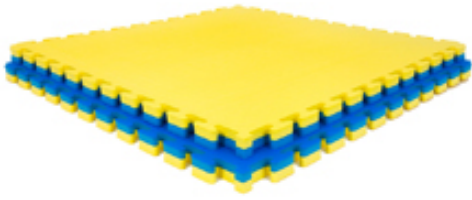

Factory environment

Factory environment

Lab & Research:

Workshop & Production Line:

Loading Container:

Europe & USA Certificate , Standard:

High Density Gym Sport Floor Mat:

Black Foam floor anti-slip, water-prrof: