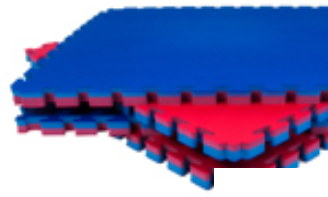

High Density Taekwondo Floor Mat: