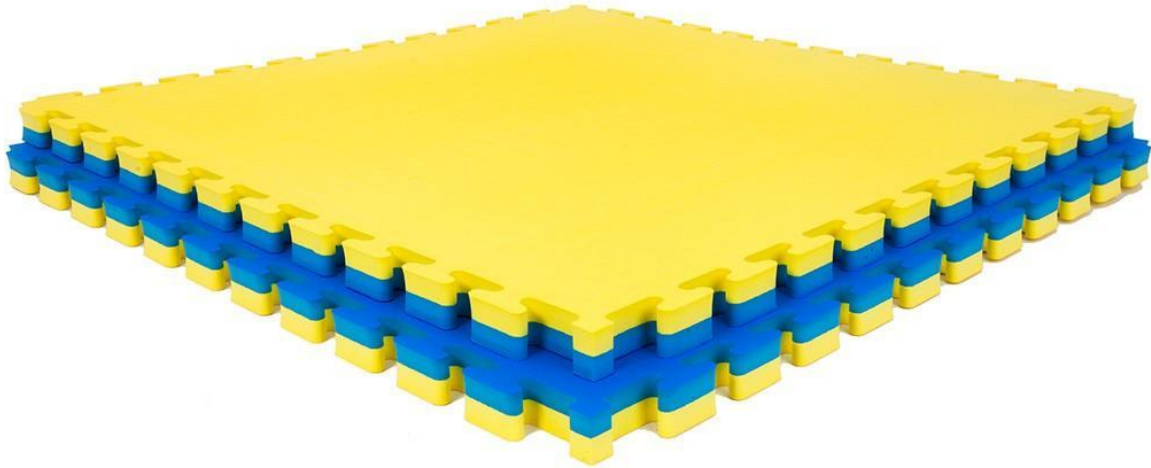

Soft-Tiles.com