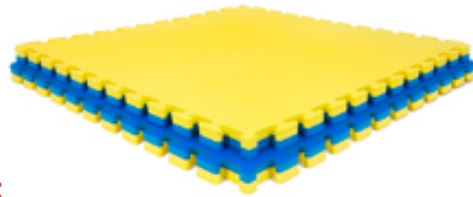

High Density Taekwondo Floor Mat: