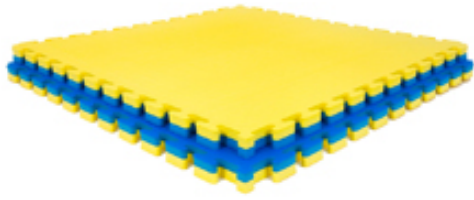

Workshop & Production Line:

Loading Container:

Europe & USA Certificate , Standard:

---

**High Density Gym Sport Floor Mat:**

**Black Foam floor anti-slip, water-prrof:**

---

**HONG-DE CO.,**