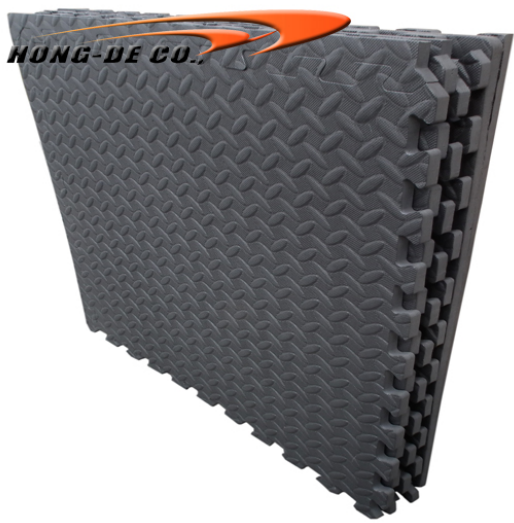

Workshop & Production Line:

Loading Container:

Europe & USA Certificate , Standard:

---

**High Density Gym Sport Floor Mat:**

**Black Foam floor anti-slip, water-prrof:**

---

**HONG-DE CO.,**