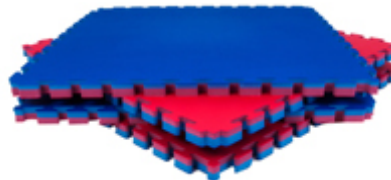

High Density Reversible Gym Mat/Taekwondo Foam Mat: