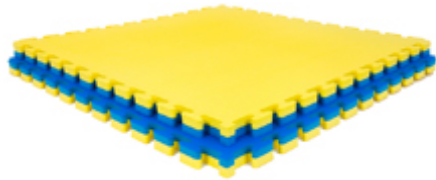

hongdeind.com

Factory environment

Factory environment

Factory environment

Workshop & Production Line:

Loading Container:

Europe,USA Certificate Standard including EN71,REACH and FORMAMIDE:

High Density Reversible Gym Mat/Taekwondo Foam Mat: