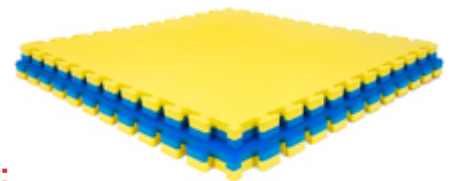

High Density Reversible Gym Mat/Taekwondo Foam Mat: