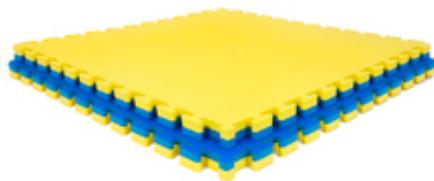

Workshop & Production Line:

Loading Container:

Europe,USA Certificate Standard including EN71,REACH and FORMAMIDE:

High Density Reversible Gym Mat/Taekwondo Foam Mat:

Soft-Tiles.com

Soft-Tiles.co