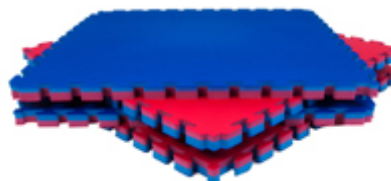

High Density Reversible Gym Mat/Taekwondo Foam Mat: