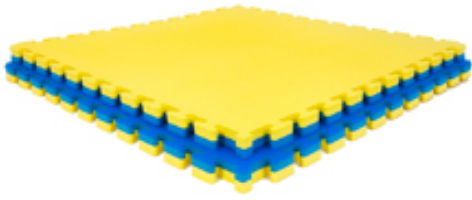

Workshop & Production Line:

Loading Container:

Europe & USA Certificate , Standard:

High Density Gym Sport Floor Mat:

Black Foam floor anti-slip, water-prrof: