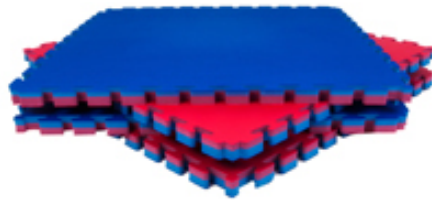

Workshop & Production Line:

Loading Container:

Europe & USA Certificate , Standard:

High Density Gym Sport Floor Mat:

Black Foam floor anti-slip, water-prrof: