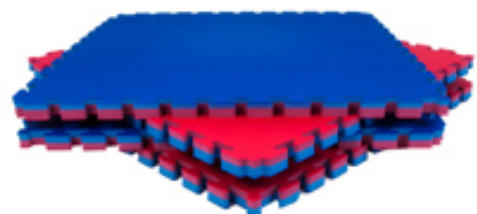

Factory environment

Factory

Workshop:

Europe, USA Certificate:

High Density Taekwondo Floor Mat:

瑜伽垫采用立体压花皮革+环保阻燃橡胶制造而成，具有良好的柔韧性及一定的阻燃功能，物美价廉
Soft-Tiles.com