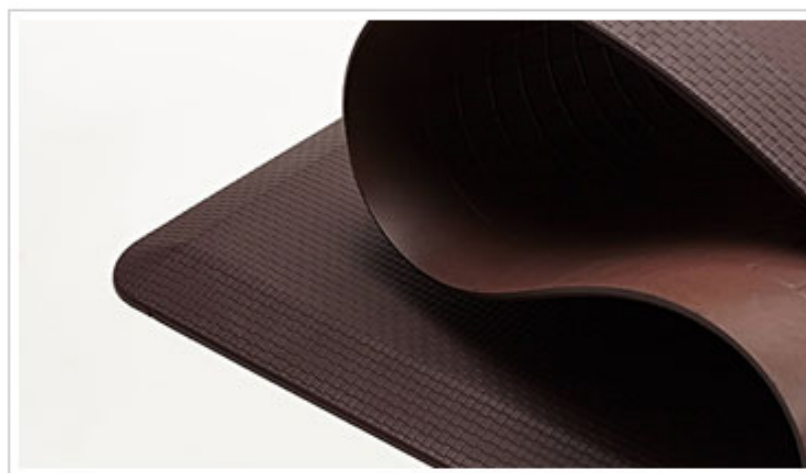


Anti-Fatigue Comfortable Mats with MULTI-SURFACE From
<http://www.matfoam.com/>

MODEL:	HD888
SIZE:	600*1500*18mm
PACKAGE:	1pcs/set

ANTI-FATIGUE - Our floor mats effectively relieve upto 40% pressure on your knees, feet and delicate joints in the legs. Whether you're standing in the kitchen for an hour cooking up your family dinner, or you're at your standing office desk working on your masterpiece, you will feel as if you're on a cloud. Less fatigue = Better Quality work!

>
Details.03

柔软性好
GOOD FLEXIBILITY

产品十分柔软，可以弯折折叠
收纳，节约空间

PRODUCT TEXTURE AND DELICATE, THICK EDGES
DENSITY GOOD-LOCKING OUT OF GOOD PRODUCTS.

SMOOTH RO

产品采用
防水

PRODUCT FLEXIBILITY IS

Enjoy the Comfort this Mat delivers in the Kitchen, Bathroom or even your Office Workplace

瑜伽垫采用立体压花皮革+环保阻燃橡胶制造而成，具有良好的柔
一定的阻燃功能，物美价廉

瑜伽垫表面规则的纹理既有防止在上面的你滑到受伤的功能，又有舒适的触感，非常的柔软

瑜伽垫韧性十足，踩在上面就感觉软软的十分舒服，对于练习瑜伽
在练习的时候就能非常省力了

瑜伽垫铺设场合多样，瑜伽教室，客厅，卧房都可与铺设，瑜伽垫由于
所有收纳方便，随时铺设

Lab & Research:

Factory environment