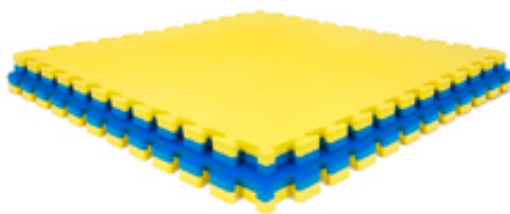

Factory environment

Factory

Workshop:

Europe, USA Certificate:

High Density Taekwondo Floor Mat:

瑜伽垫采用立体压花皮革+环保阻燃橡胶制造而成，具有良好的柔韧性及一定的阻燃功能，物美价廉
Soft-Tiles.com