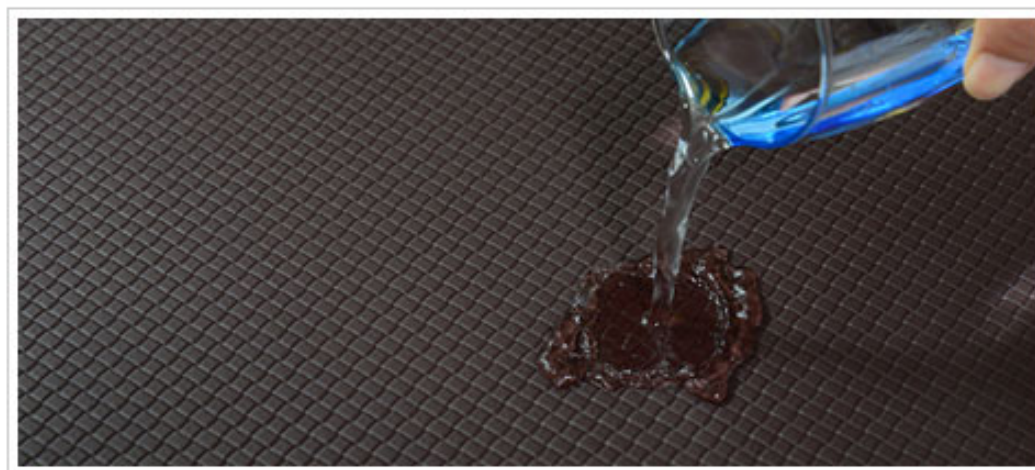


Anti-Fatigue Comfortable Mats with MULTI-SURFACE From
<http://www.matfoam.com/>

MODEL:	HD888
SIZE:	600*1500*18mm
PACKAGE:	1pcs/set

ANTI-FATIGUE - Our floor mats effectively relieve upto 40% pressure on your knees, feet and delicate joints in the legs. Whether you're standing in the kitchen for an hour cooking up your family dinner, or you're at your standing office desk working on your masterpiece, you will feel as if you're on a cloud. Less fatigue = Better Quality work!

>
Details.03

柔软性好
GOOD FLEXIBILITY

产品十分柔软，可以弯折折叠
收纳，节约空间

PRODUCT TEXTURE AND DELICATE, THICK EDGES
DENSITY GOOD-LOCKING OUT OF GOOD PRODUCTS.

SMOOTH RO

产品采用
防水

PRODUCT FLEXIBILITY IS

Enjoy the Comfort this Mat delivers in the Kitchen, Bathroom or even your Office Workplace

瑜伽垫采用立体压花皮革+环保阻燃橡胶制造而成，具有良好的柔
一定的阻燃功能，物美价廉

瑜伽垫表面规则的纹理既有防止在上面的你滑到受伤的功能，又有舒适的触感，非常的柔软

瑜伽垫韧性十足，踩在上面就感觉软软的十分舒服，对于练习瑜伽
在练习的时候就能非常省力了

瑜伽垫铺设场合多样，瑜伽教室，客厅，卧房都可与铺设，瑜伽垫由于
所有收纳方便，随时铺设

Lab & Research:

Factory environment