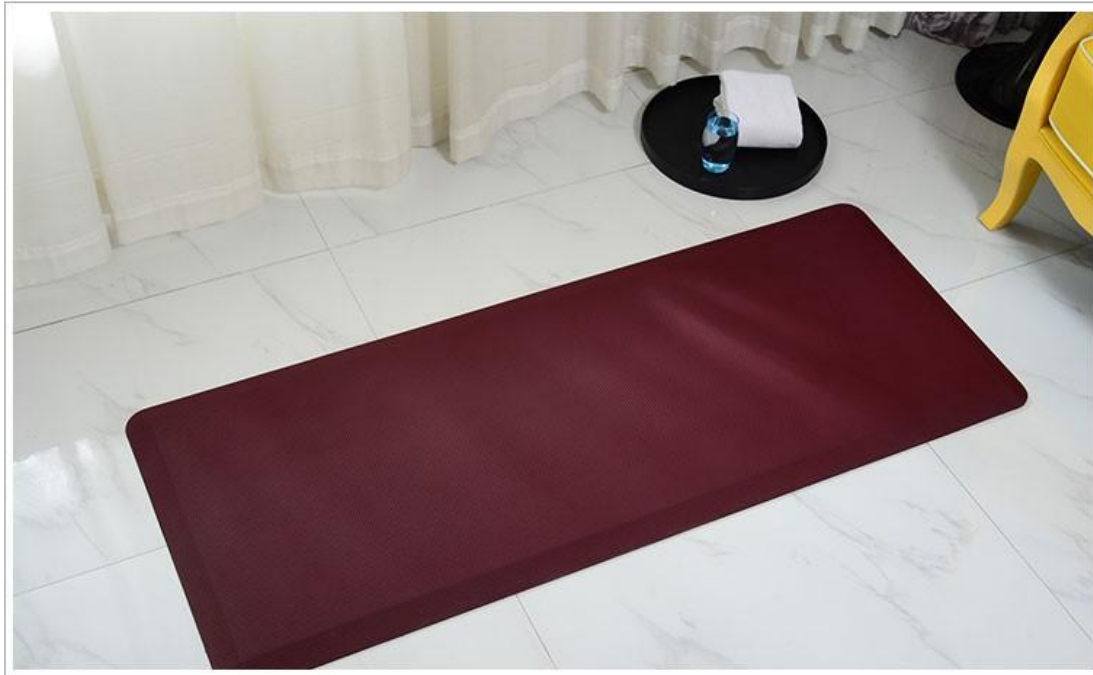

瑜伽垫采用立体压花皮革+环保阻燃橡胶制造而成，具有良好的柔韧性及一定的阻燃功能，物美价廉
Soft-Tiles.com