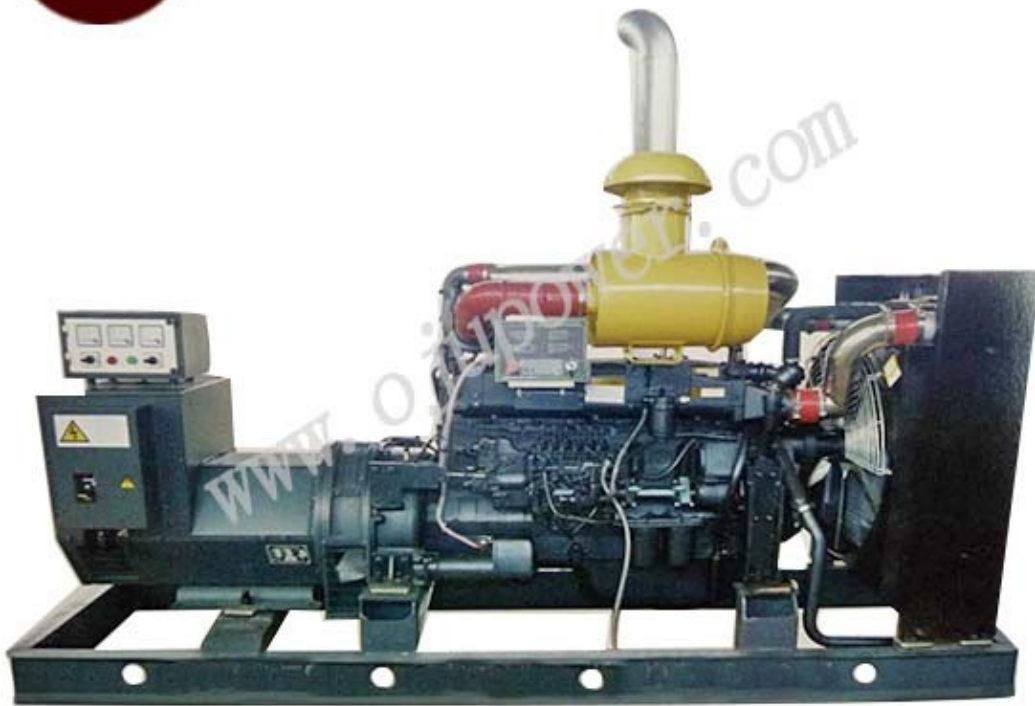

Generator Diesel 200KW From <http://www.ojupower.com/>

MODEL:	
SIZE:	
PACKAGE:	wooden case

125KVA/ 100KW, 150KVA/120KW, 225KVA/180KW, 250KVA/200KW

JU-POWER